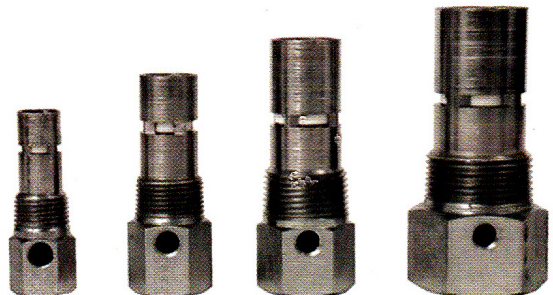

CONRADER CAST BRASS IN-LINE CHECK VALVES

Noiseless, dome-shaped, positive seating Teflon® discs for maximum air flow. Valves open at less than 3 PSI yet withstand 250 PSI back pressure and temperatures up to 450°F. Globe body with threaded cap and both ends tapped. All models have 1/8" NPT unloader port.

MODEL NO.	NPT SIZE	BB PRICE
CBCV-08	1/8"	\$25.30
CBCV-25	1/4"	\$25.30
CBCV-38	3/8"	\$32.40
CBCV-50	1/2"	\$44.50
CBCV-75	3/4"	\$50.50
CBCV-10	1"	\$77.60
CBCV-12	1-1/4"	\$164.00
CBCV-15	1-1/2"	\$176.00
CBCV-20	2"	\$289.50

CHECK RITE IN-TANK CHECK VALVES

Made of high quality steel that is plated to military specifications and dichromate dipped for pleasing gold appearance. Valve springs are stainless steel and valve poppets are made of tough Teflon® for long life. Both are field replaceable.

ALL VALVES HAVE 1/8" NPT UNLOADER PORT

CONRADER IN-LINE CHECK VALVES

These in-line check valves are designed using a rugged single piece brass body. The removable inside core consists of a stainless steel spring, Teflon® poppet and brass guide. This unique and economical design allows the critical parts to be quickly field replaced, if required. Each valve has a 1/8" unloader port.