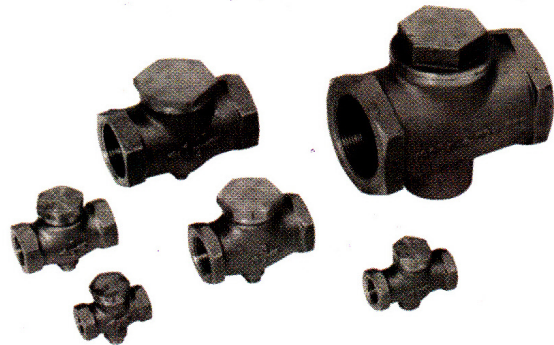

CONRADER CAST BRASS IN-LINE CHECK VALVES

Noiseless, dome-shaped, positive seating Teflon® discs for maximum air flow. Valves open at less than 3 PSI yet withstand 250 PSI back pressure and temperatures up to 450°F. Globe body with threaded cap and both ends tapped. All models have 1/8" NPT unloader port.

MODEL NO.	NPT SIZE	BB PRICE
CBCV-08	1/8"	\$25.30
CBCV-25	1/4"	\$25.30
CBCV-38	3/8"	\$32.40
CBCV-50	1/2"	\$44.50
CBCV-75	3/4"	\$50.50
CBCV-10	1"	\$77.60
CBCV-12	1-1/4"	\$164.00
CBCV-15	1-1/2"	\$176.00
CBCV-20	2"	\$289.50

CHECK RITE IN-TANK CHECK VALVES

Made of high quality steel that is plated to military specifications and dichromate dipped for pleasing gold appearance. Valve springs are stainless steel and valve poppets are made of tough Teflon® for long life. Both are field replaceable.

ALL VALVES HAVE 1/8" NPT UNLOADER PORT

CONRADER IN-LINE CHECK VALVES

These in-line check valves are designed using a rugged single piece brass body. The removable inside core consists of a stainless steel spring, Teflon® poppet and brass guide. This unique and economical design allows the critical parts to be quickly field replaced, if required. Each valve has a 1/8" unloader port.